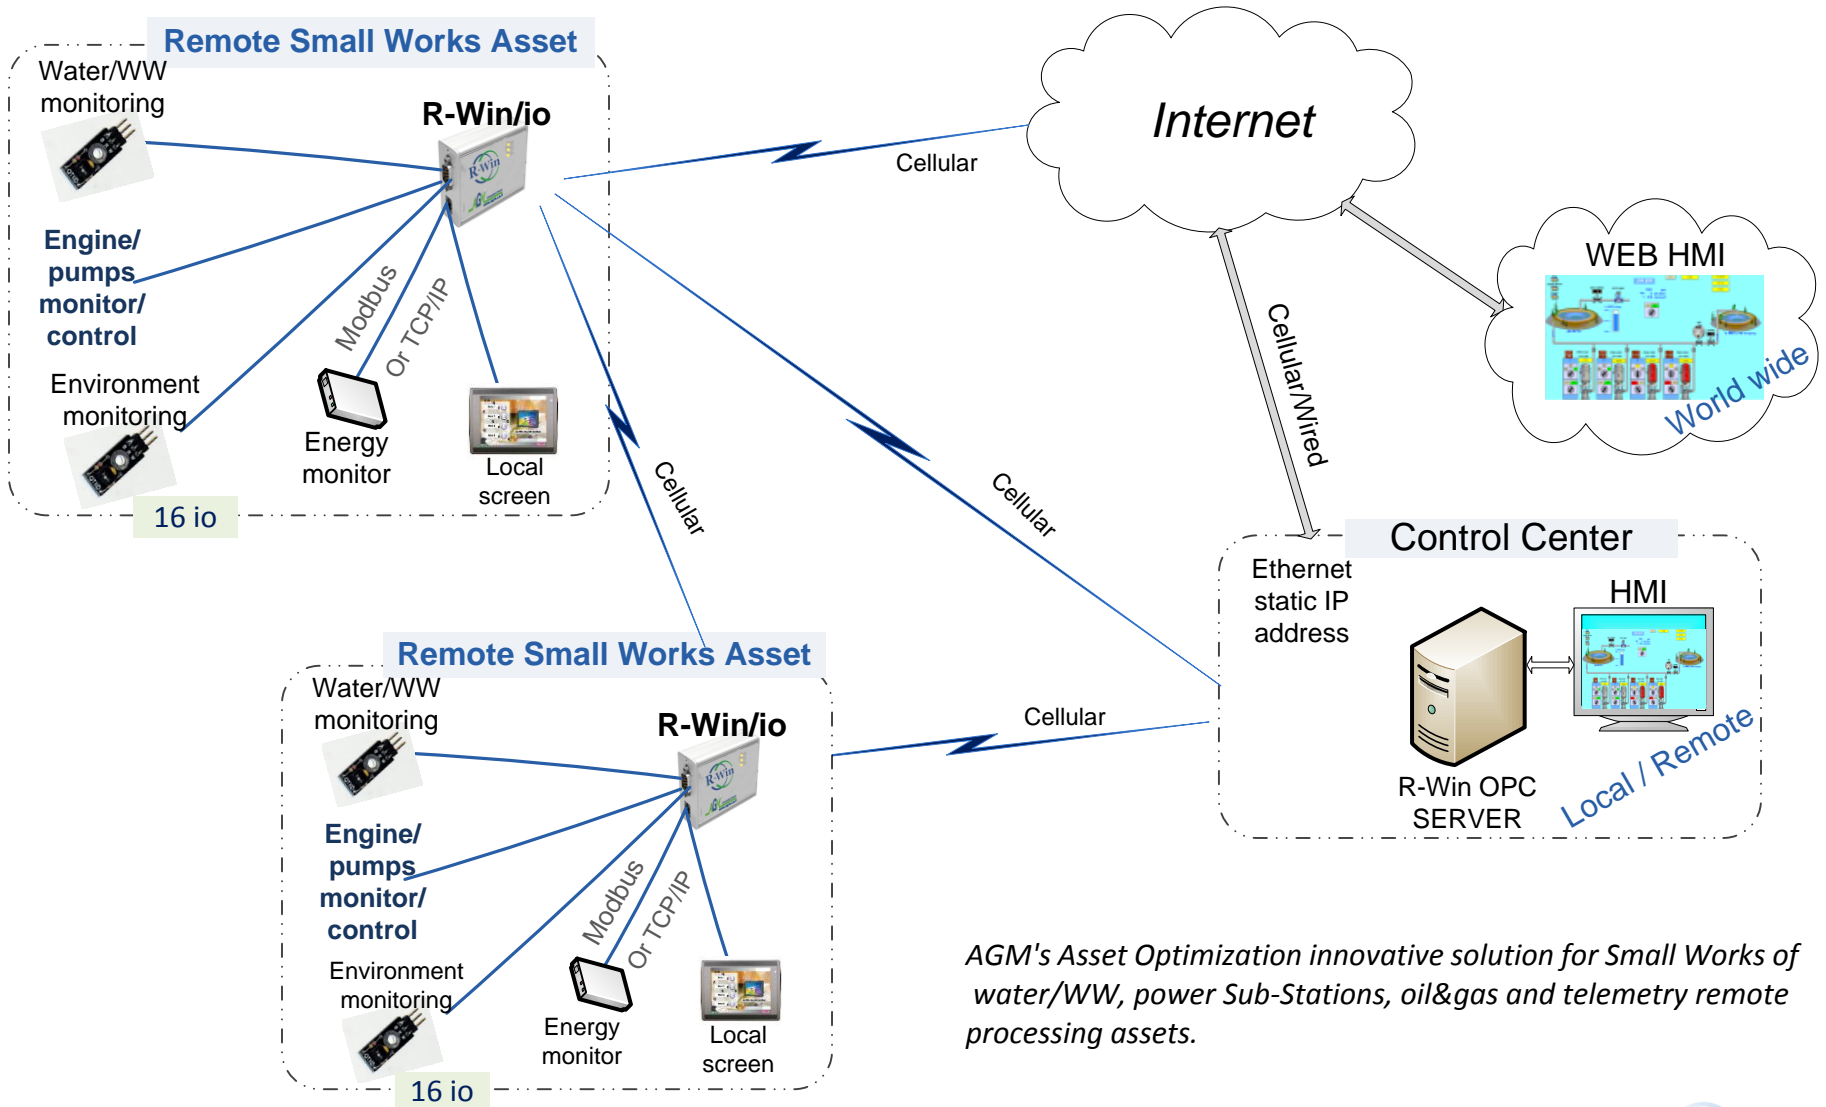

Small Works Networking – the R-Win/io Solution

AGM's Asset Optimization innovative solution for Small Works of water/WW, power Sub-Station, oil&gas and telemetry remote processing assets.